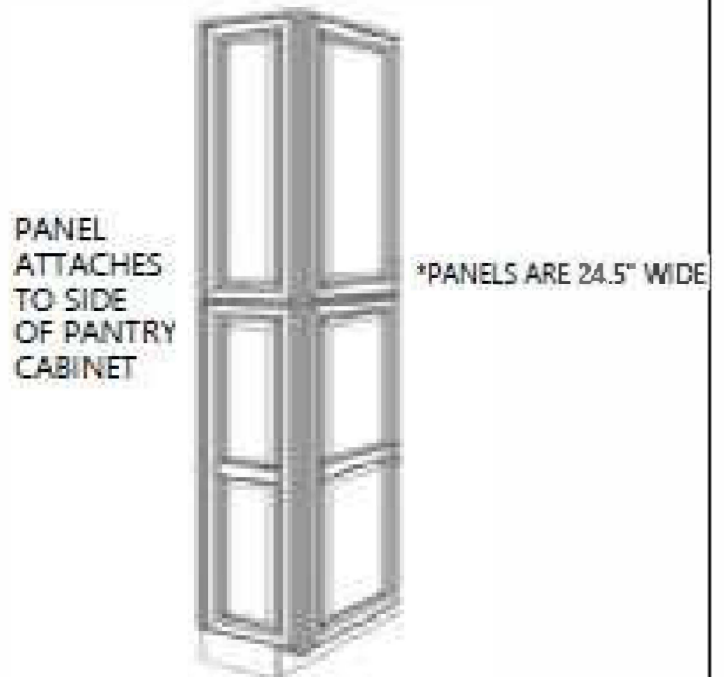

HETCHS LLC. CABINET PRICING FOR CABINET WRIGHT CABINETS

MATCHING BASE SIDE PANEL

MBSP	$ 134.98	$ 134.98

MATCHING TALL SIDE PANEL

MTSP84	$ 334.14	$ 334.14
MTSP93	$ 367.84	$ 367.84

FINISHED PLYWOOD

PLY 3*8 1/4"	$ 122.78	$ 122.78
PLY 4*8 1/2"	$ 130.52	$ 130.52
PLY 4*8 5/8"	$ 138.68	$ 138.68
PLY 4*8 1/4"	$ 97.84	$ 97.84

36" OR 48"

THICKNESS IS 1/4", 1/2", 5/8"

Horizontal grain (LONG WAY)