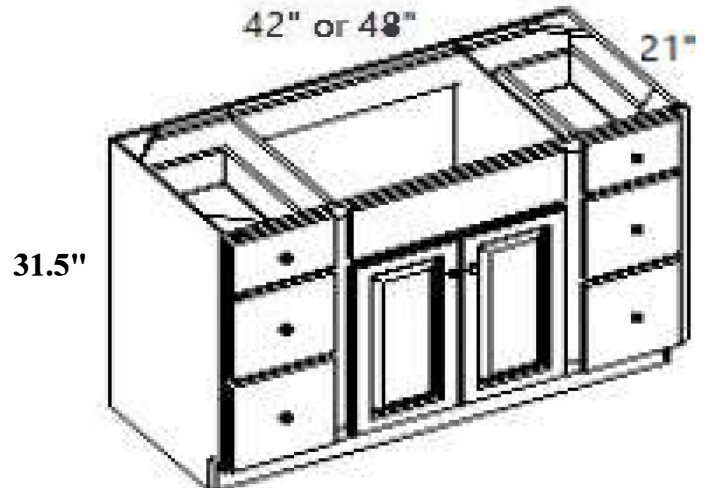

COMBINATION VANITY CABINETS 36", 42" and 48"

VAD36	$ 436.59	$ 418.57
VAD42	$ 449.42	$ 430.31
VAD48	$ 464.21	$ 445.71