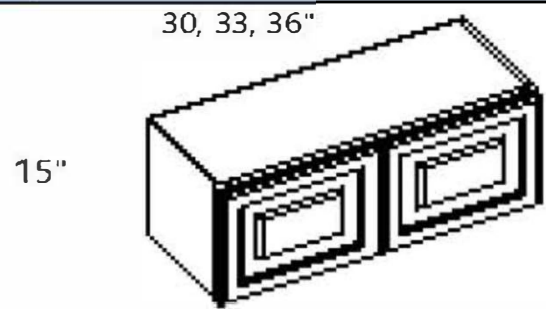

HETCHS LLC. CABINET PRICING FOR CABINET WRIGHT CABINETRY

WALL 15" HIGH

W3015	$ 157.45	$ 142.90
W3315	$ 170.75	$ 152.17
W3615	$ 178.32	$ 161.43