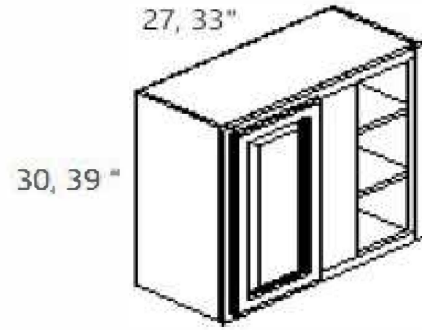

HETCHS LLC. CABINET PRICING FOR CABINET WRIGHT CABINETS

WALL BLIND CORNER

BLW2730	$ 204.17	$ 194.16
BLW3330	$ 242.87	$ 230.56
BLW2739	$ 240.57	$ 225.26
BLW3339	$ 287.68	$ 268.12