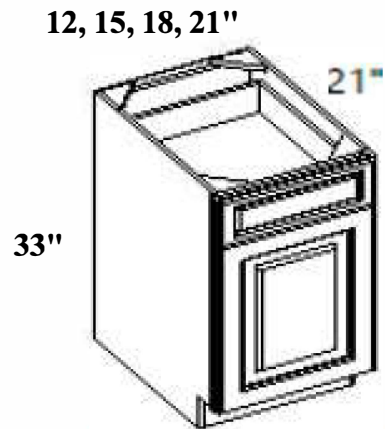

VANITY SINK BASE

VSB24T	$ 253.22	$ 228.91
VSB27T	$ 272.38	$ 245.31
VSB30T	$ 291.55	$ 261.72
VSB33T	$ 310.08	$ 277.44
VSB36T	$ 329.46	$ 294.02
*VSB39T	$ 392.85	$ 366.06
*VSB42T	$ 456.25	$ 438.06