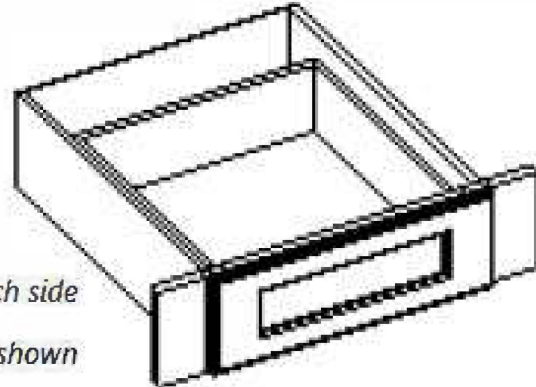

VKD24	\$ 202.32	\$ 183.28
VKD30	\$ 208.58	\$ 192.10
*VKD36	\$ 229.96	\$ 207.19

24, 30, 36"

Dimensions:

6 5/8"H x 21" D

No soft close side mount guides

***DOUBLE DRAWER**

***3" stiles - trimmable up to 1.5" on each side*