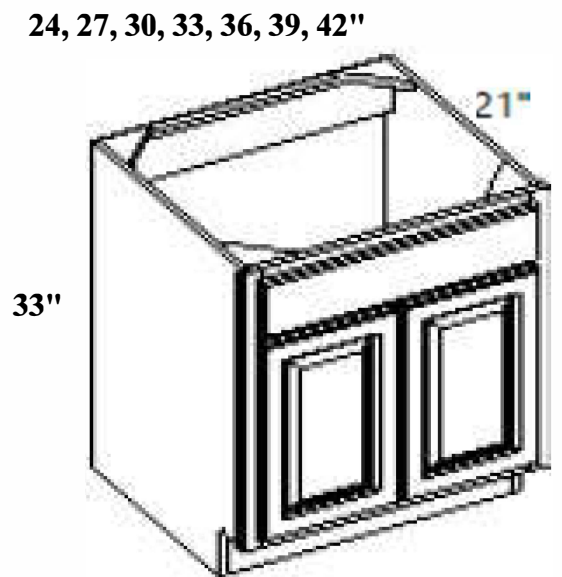

*TWO DRAWER FRONTS