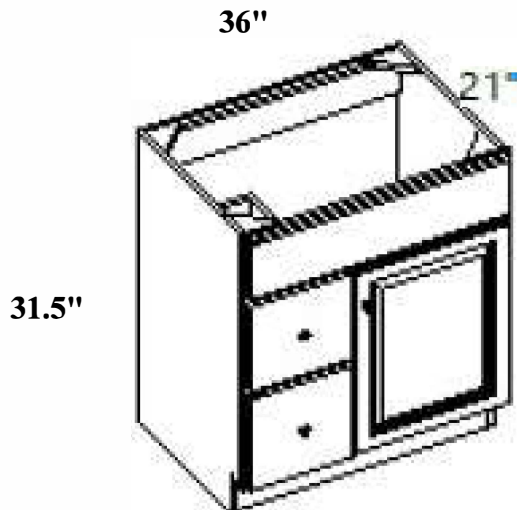

COMBINATION VANITY CABINETS 36", 42" and 48"

VAD36	$ 436.59	$ 418.57
VAD42	$ 449.42	$ 430.31
VAD48	$ 464.21	$ 445.71