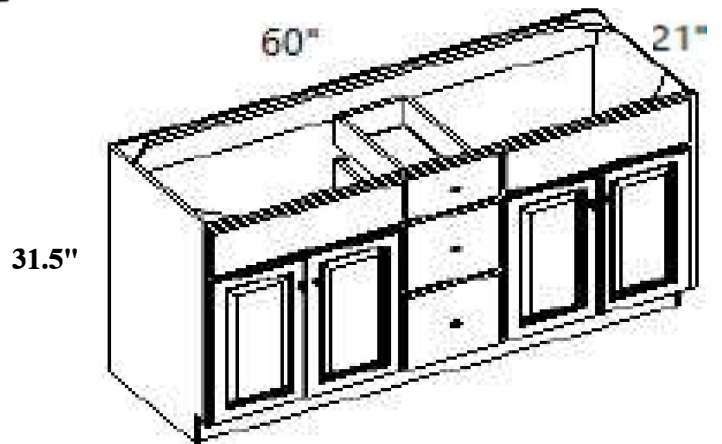

HETCHS LLC. CABINET PRICING FOR CABINET WRIGHT CABINETS

COMBINATION VANITY CABINETS 60"

VAD60	$ 588.63	$ 561.82

TALL VANITY CABINETS - 33" HIGH

VB12T	$ 268.52	$ 261.63
VB15T	$ 289.72	$ 278.12
VB18T	$ 310.85	$ 299.24
VB21T	$ 331.97	$ 322.92