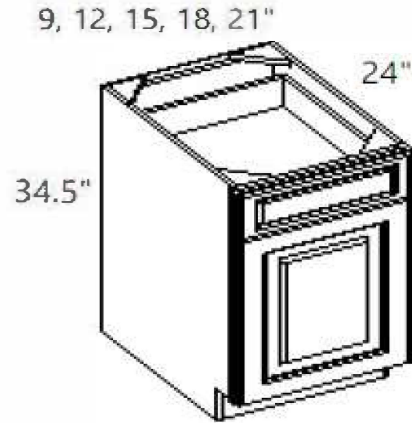

HETCHS LLC. CABINET PRICING FOR CABINET WRIGHT CABINETS

BASES-SINGLE DOOR, SINGLE DRAWER

B09	$ 211.25	$ 203.70
B12	$ 243.75	$ 231.15
B15	$ 267.89	$ 252.51
B18	$ 291.44	$ 273.28
B21	$ 315.49	$ 294.56